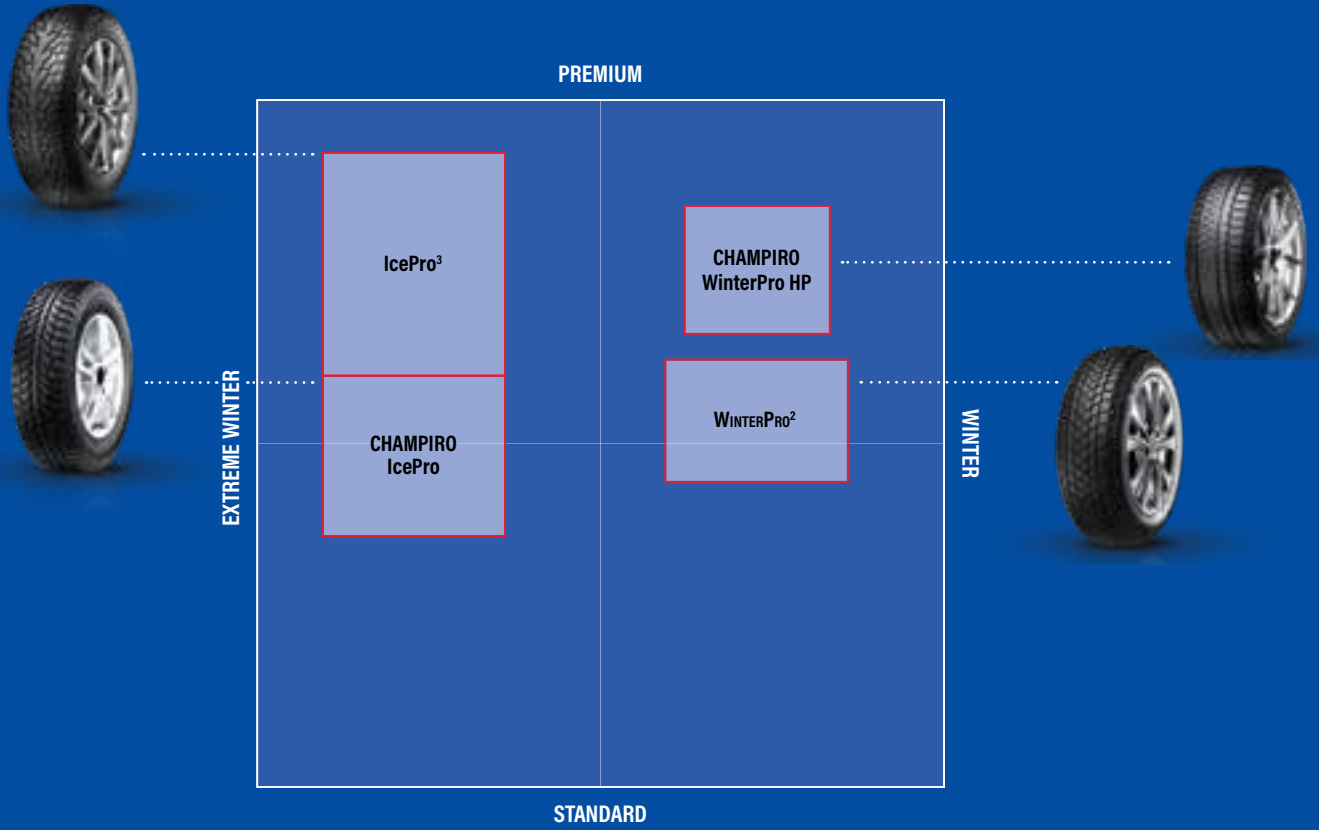

Tire Size	LI / SR	Item Number	Measuring Rim inch	Rim Width Range inch	Max. Load lbs	Max. Pressure psi	Tread Depth 32nd	Overall Diameter inch	Section Width inch	Weight lbs	Side Wall
235/75R15	105T	100A341	6.5	6.0 - 8.0	2,039	35	14	28.9	9.3	31.5	BSW
255/65R16	109T	100A358	7.5	7.0 - 9.0	2,271	35	14	29.1	10.2	35.3	BSW
225/70R16	103T	100A1051	6.5	6.0 - 7.5	1,929	36	14	28.4	9.0	30.7	BSW
235/70R16	106T	100A1052	7.0	6.0 - 8.0	2,094	36	14	29.0	9.4	33.6	BSW
245/70R16	107T	100A348	7.0	6.5 - 8.0	2,149	35	14	29.5	9.8	37.3	BSW
255/70R16	111T	100A349	7.5	6.5 - 8.5	2,403	35	14	30.1	10.2	39.4	BSW
265/70R16	112T	100A353	8.0	7.0 - 9.0	2,469	35	14	30.6	10.7	40.8	BSW
225/75R16	104T	100A342	6.0	6.0 - 7.5	1,984	35	14	29.3	9.0	31.1	BSW
245/75R16	111T	100A343	7.0	6.5 - 8.0	2,403	35	14	30.5	9.8	37.9	BSW
275/60R17	111T	100A359	8.0	7.5 - 9.5	2,409	35	14	30.0	11.0	42.4	BSW
265/70R17	115T	100A354	8.0	7.0 - 9.0	2,679	35	14	31.7	10.7	43.5	BSW

LI Load Index **SR** Speed Rating **XL** Extra Load **BSW** Black Side Wall

Positioning Charts