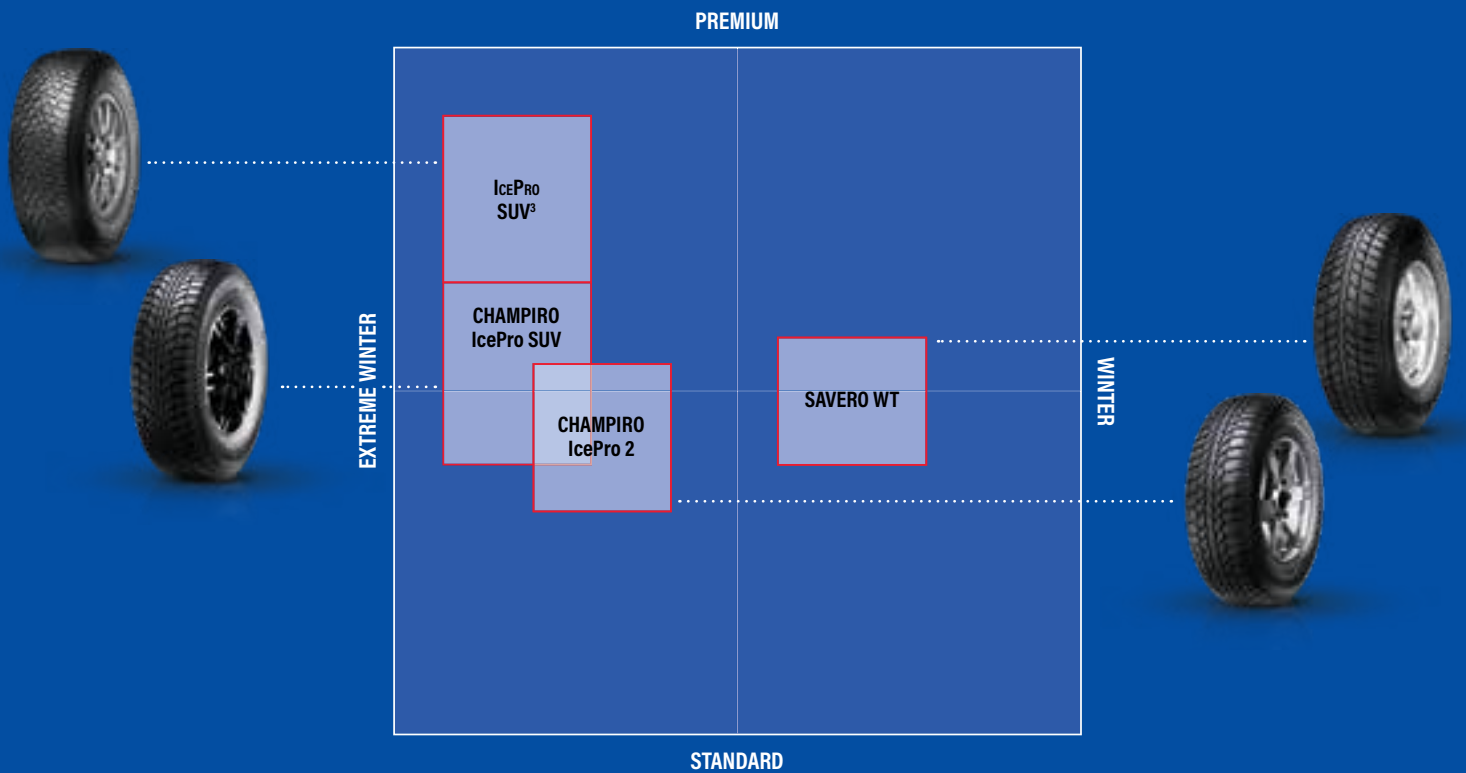

Tire Size	LI / SR	Item Number	Measuring Rim inch	Rim Width Range inch	Max. Load lbs	Max. Pressure psi	Tread Depth 32nd	Overall Diameter inch	Section Width inch	Weight lbs	Side Wall
235/75R15	105T	100A341	6.5	6.0 - 8.0	2,039	35	14	28.9	9.3	31.5	BSW
255/65R16	109T	100A358	7.5	7.0 - 9.0	2,271	35	14	29.1	10.2	35.3	BSW
225/70R16	103T	100A1051	6.5	6.0 - 7.5	1,929	36	14	28.4	9.0	30.7	BSW
235/70R16	106T	100A1052	7.0	6.0 - 8.0	2,094	36	14	29.0	9.4	33.6	BSW
245/70R16	107T	100A348	7.0	6.5 - 8.0	2,149	35	14	29.5	9.8	37.3	BSW
255/70R16	111T	100A349	7.5	6.5 - 8.5	2,403	35	14	30.1	10.2	39.4	BSW
265/70R16	112T	100A353	8.0	7.0 - 9.0	2,469	35	14	30.6	10.7	40.8	BSW
225/75R16	104T	100A342	6.0	6.0 - 7.5	1,984	35	14	29.3	9.0	31.1	BSW
245/75R16	111T	100A343	7.0	6.5 - 8.0	2,403	35	14	30.5	9.8	37.9	BSW
275/60R17	111T	100A359	8.0	7.5 - 9.5	2,409	35	14	30.0	11.0	42.4	BSW
265/70R17	115T	100A354	8.0	7.0 - 9.0	2,679	35	14	31.7	10.7	43.5	BSW

LI Load Index **SR** Speed Rating **XL** Extra Load **BSW** Black Side Wall

Positioning Charts