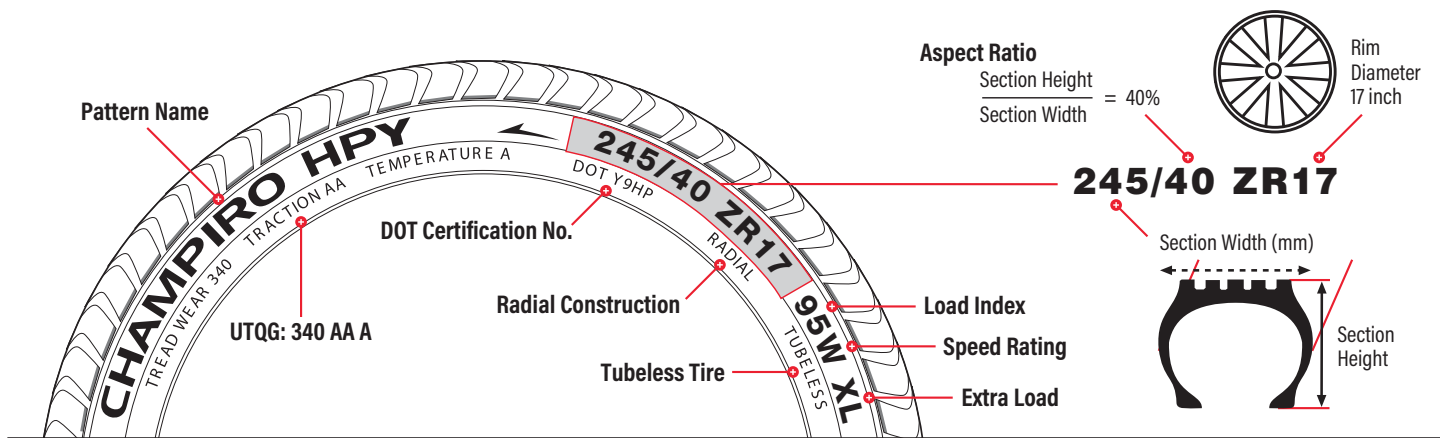

Designations, Load Index & Speed Rating

Before fitting, it is essential to check the different markings to ensure that the tire meets the maximum load and speed possibilities and/or the regulations in force.

SAFETY WARNING

1. Never inflate beyond 40PSI (275kPa) to seat beads.
2. Tires should always be installed by qualified technicians following USTMA (formerly RMA) installation procedures.
3. Never mount tires on rims which are damaged or not smooth and clean.
4. Never mount a tire with a torn bead.
5. Never inflate a tire that is lying on the floor or other flat surface.
6. Always use a tire mounting machine with hold-down device or safety cage, or bolt to vehicle axle.

MOUNT ONLY ON A RIM OF EXACT SAME DIAMETER AS THE TIRE.

Speed Rating System

SR	MPH	KM/H
B	31	50
C	37	60
D	40	65
E	43	70
F	50	80
G	56	90
J	62	100
K	68	110
L	75	120
M	81	130
N	87	140
P	93	150
Q	100	160
R	106	170
S	113	180
T	118	190
U	124	200
H	130	210
V	149	240
W	168	270
Y	186	300
(Y)	Above 186	Above 300

Load Capacity Index

LI	LBS	KG	LI	LBS	KG
67	677	307	101	1,819	825
68	694	315	102	1,874	850
69	716	325	103	1,929	875
70	739	335	104	1,984	900
71	761	345	105	2,039	925
72	783	355	106	2,094	950
73	805	365	107	2,150	975
74	827	375	108	2,205	1,000
75	852	387	109	2,271	1,030
76	882	400	110	2,337	1,060
77	908	412	111	2,403	1,090
78	937	425	112	2,469	1,120
79	964	437	113	2,535	1,150
80	992	450	114	2,601	1,180
81	1,018	462	115	2,679	1,215
82	1,047	475	116	2,756	1,250
83	1,073	487	117	2,833	1,285
84	1,102	500	118	2,910	1,320
85	1,135	515	119	2,998	1,360
86	1,168	530	120	3,086	1,400
87	1,201	545	121	3,197	1,450
88	1,235	560	122	3,307	1,500
89	1,279	580	123	3,417	1,550
90	1,323	600	124	3,527	1,600
91	1,356	615	125	3,658	1,650
92	1,389	630	126	3,748	1,700
93	1,433	650	127	3,858	1,750
94	1,477	670	128	3,968	1,800
95	1,521	690	129	4,079	1,850
96	1,565	710	130	4,189	1,900
97	1,609	730	131	4,299	1,950
98	1,653	750	132	4,409	2,000
99	1,764	775	133	4,542	2,060
100	1,819	800	134	4,674	2,120

Load Capacity Index

Load Range	Ply Rating	Load Range	Ply Rating
A	2	G	14
B	4	H	16
C	6	J	18
D	8	L	20
E	10	M	22
F	12	N	24